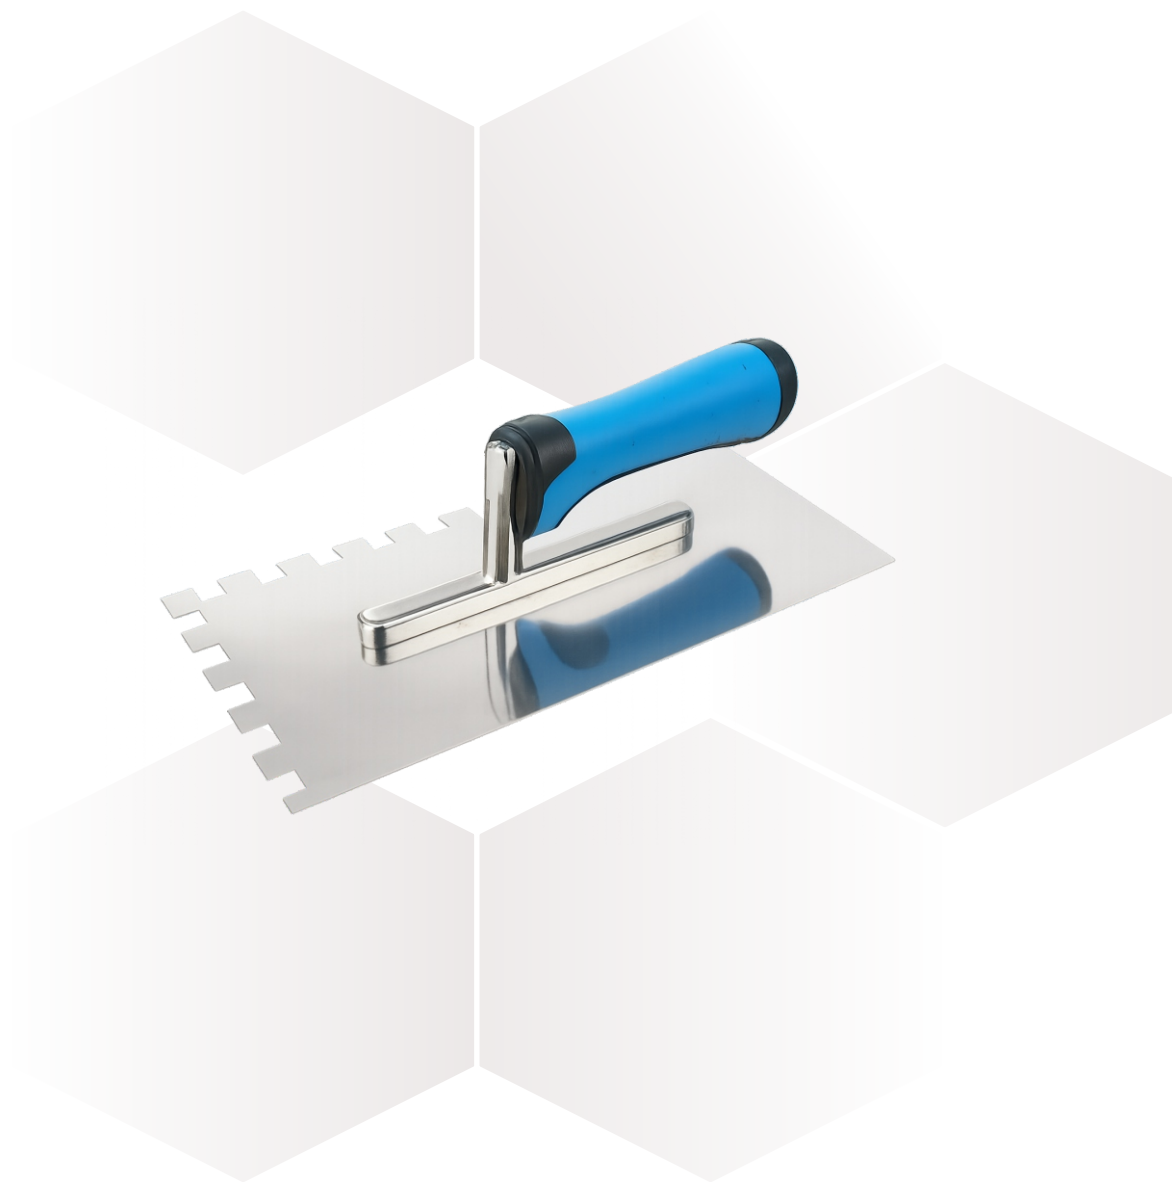

BREGNO NOTCH TROWEL OPEN HANDLE

Open-handle notch trowels ensure even adhesive spreading for smooth and accurate tile installation on walls or floors.

BREGNO NOTCH TROWEL OPEN HANDLE

Open-handle notch trowels ensure even adhesive spreading for smooth and accurate tile installation on walls or floors.

Bregno Notch Trowel with Open Handle is ideal for smooth and efficient tile adhesive application on walls and floors. Featuring notched edges ranging from 3mm to 15mm, it ensures optimal adhesive control for various tile types. The 280 x 130mm blade covers a wider area, speeding up installation. Its ergonomic open handle offers a secure, comfortable grip for better control and less fatigue. Durable and easy to clean, it's perfect for laying ceramic, porcelain, marble, and stone tiles with precision. A reliable tool for both DIY enthusiasts and professional tilers.

ADVANTAGES

-  Ensures consistent coverage for strong tile bonding.
-  Suitable for different tile sizes and adhesive needs.
-  Covers more area for faster installation.
-  Provides a comfortable, non-slip grip for better control.
-  Built to last and simple to maintain for repeated use.